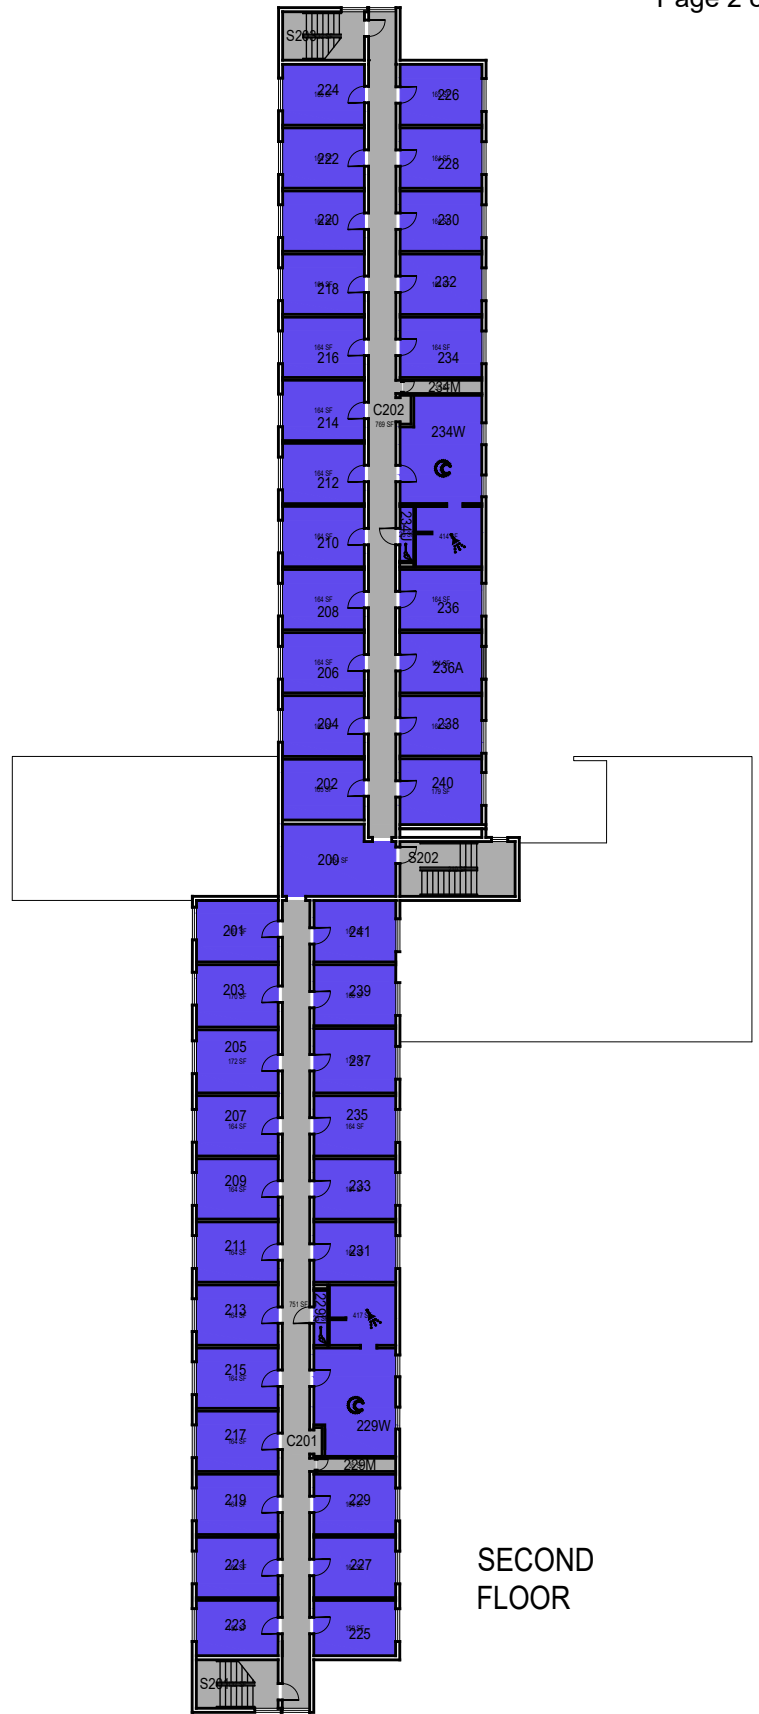

Santa Lucia Hall

Floor 1

FACILITIES MANAGEMENT AND DEVELOPMENT

Space Data http://afd.calpoly.edu/facilities/spacefacility/space_data.asp

000000 UNASSIGN	107500 OCOB	120000 ACAD AFRS	137500 UNIV DEV	120600 RESEARCH
102500 CAFES	110000 CLA	120400 ITS	140000 STUD AFRS	120800 ENROLL
105000 CAED	112500 CENG	121300 DIV/INCL	145000 PRESIDENT	130000 PERSON
117500 CSM	125000 AFD	150000 UNIV SUP	160000 COM&MARK	

March 2022

1"=35'

College/Division

THIRD FLOOR

SECOND FLOOR

Santa Lucia Hall

Floors 2 and 3

FACILITIES MANAGEMENT AND DEVELOPMENT

March 2022

1"=35'