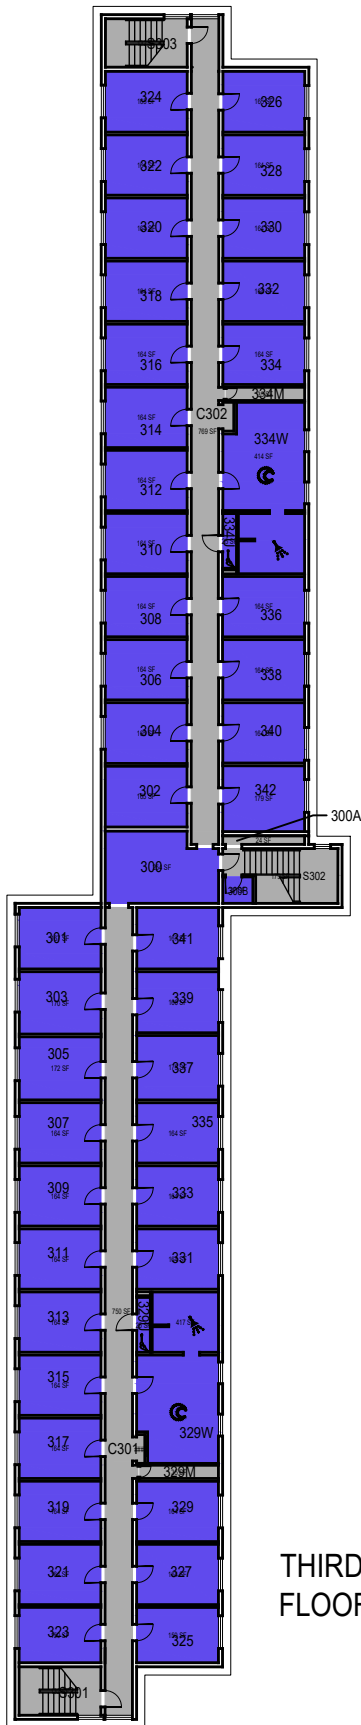

Santa Lucia Hall

Floor 1

FACILITIES MANAGEMENT AND DEVELOPMENT

Space Data http://afd.calpoly.edu/facilities/spacefacility/space_data.asp

000000 UNASSIGN	107500 OCOB	120000 ACAD AFRS	137500 UNIV DEV	120600 RESEARCH
102500 CAFES	110000 CLA	120400 ITS	140000 STUD AFRS	120800 ENROLL
105000 CAED	112500 CENG	121300 DIV/INCL	145000 PRESIDENT	130000 PERSON
117500 CSM	125000 AFD	150000 UNIV SUP	160000 COM&MARK	

March 2022

1"=35'

College/Division

THIRD FLOOR

SECOND FLOOR

Santa Lucia Hall

Floors 2 and 3

FACILITIES MANAGEMENT AND DEVELOPMENT

March 2022

1"=35'